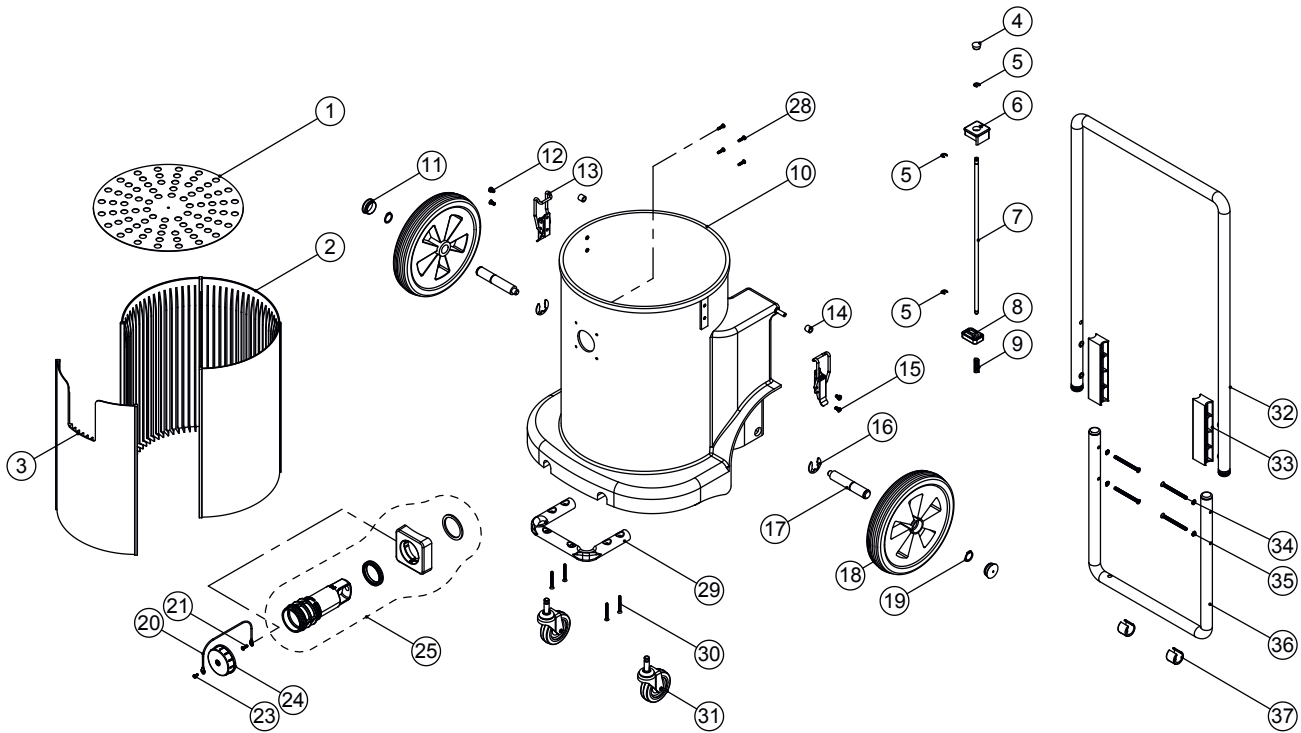

**PROTECTS
YOUR HEALTH**

SPARE PARTS

40L DRUM DUST

POS.	ITEM no.	DESCRIPTION	QTY.
1	500452	DRUM BASE (PAINTED GREY)	1
2	500412	DRUM LINER (FOR ASSEMBLY VIEW)	3
3	500413	DRUM LINER (FOR ASSEMBLY VIEW ONLY)	1
4	500134	BLACK PLASTIC CAP	1
5	500136	E CLIP	1
6	500135	LOCKING BAR KNOB	1
7	500634	LOCKING BAR	1
8	500133	LOCKING BAR SUPPORT	1
9	500132	COMPRESSION SPRING	1
10	500833	DRUM 40L BLACK	1
11	500690	BLACK PLASTIC CAP	2
12	500186	M5 X 10MM LONG POZI PAN SEMS SCREW	2
13	500779	TOGGLE FASTENER	2
14	500783	SPACER	2
15	500172	M5 X 12MM LONG POZI PAN COUNTERSUNK SCREW	2
16	500194	E-CLIP	2
17	500184	STUB AXLE	2

POS.	ITEM no.	DESCRIPTION	QTY.
18	500940	10 INCH WHEEL	2
19	500624	CIRCLIP	2
20	500179	BLANKING CAP FIXING WIRE	1
21	500178	N06 X 3/8 INCH LONG POZI PAN SELF TAP SCREW	1
23	500178	N06 X 3/8 INCH LONG POZI PAN SELF TAP SCREW	1
24	500138	BLANKING CAP	1
25	500914	NDD BAYONET BAG CONNECTOR CMPL	1
28	500907	N08 X 5/8 INCH LONG POZI PAN PLASTITE SCREW	4
29	500369	TOOL MOUNTING BAR (RVS)	1
30	500187	N010 X 43MM LONG POZI PAN COUNTER SUNK PLASTITE SCREW	4
31	500938-1	3 INCH CASTOR	2
32	500487	HANDLE ASSEMBLY	1
33	500910	HANDLE BLOCK SPACER	2
34	500911	M6 X 70MM LONG POZI PAN COUNTERSUNK SCREW	4
35	500941	M6 COUNTERSUNK LOCK WASHER	4
36	500603	900 DRUM LOWER HANDLE (RVS)	1
37	500913	PLASTIC SADDLE FOOT	2