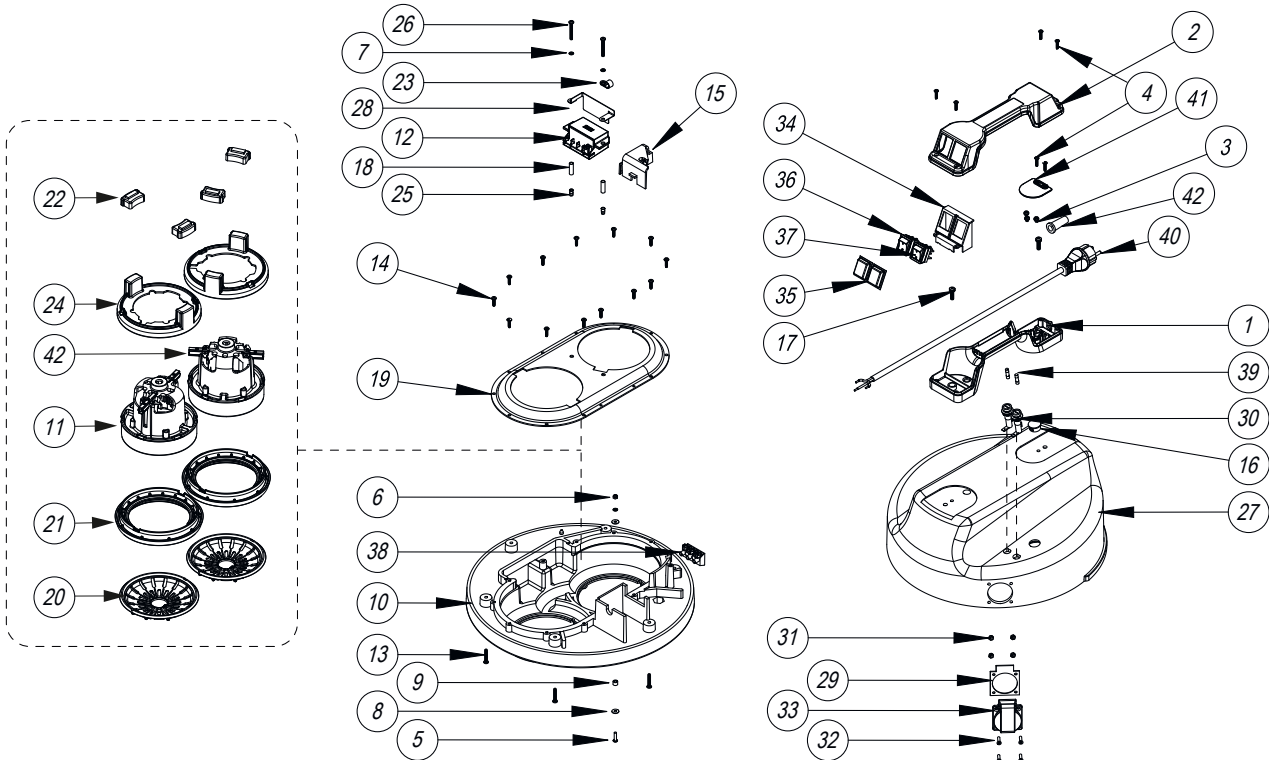

**PROTECTS
YOUR HEALTH**

SPARE PARTS

DOUBLE MOTOR DUST

AED 1223A / AED 1240A

POS.	ITEM no.	DESCRIPTION
1	500651	HANDLE BASE 3 INSERTS
2	500689	HANDLE COVER 2-SWITCH HARD WIRED
3	500183	M4 X 8MM LONG POZI PAN SEMS SCREW
4	500997	N06,5/8 INCH LG.POZI-PAN.SCREW.Z/PL.PLASTITE
5	500152	M4.16 MM LG.TAMPER PROOF-PAN.SCREW.STAINLESS STEEL
6	500149	M4 STAINLESS STEEL NYLON INSERT NUT
7	500150	M4 SHAKEPROOF WASHER STAINLESS STEEL
8	500151	M4 A2 S/ST FLAT WASHER DIN9021 (REF: WAWFSM400X500)
9	500153	SPACER 4.3X8X6
10	500188	BOTTOM MOTOR HOUSING (STATIC DISSIPATIVE) ECO DUPLEX
11	500653	230V SINGLE STAGE THRO FLOW FAN MOTOR (DLI 653T) TCO (620)
12	500797	MOTOR CONTROLLER + AUX
13	1001102	N08 X 1 INCH LONG POZI PAN STAINLESS STEEL PLASTITE SCREW
14	500156	N08 X 5/8 INCH LONG PLASTITE STAINLESS STEEL SCREW
15	500157	LED HOLDER (DUSTCARE SYSTEM)
16	500912	LENS COVER
17	500147	M5 X 20MM LONG POZI PAN SEMS SCREW
18	500158	SPIROL SPACER
19	500189	DUPLEX 620W MOTOR PLATE
20	500159	ECO GRILLE INSERT
21	500160	BOTTOM MOTOR GASKET - CUP MOTOR
22	500161	MOUNTING RUBBER

POS.	ITEM no.	DESCRIPTION
23	500191	P CLIP
24	500166	CUP MOTOR MOUNTING SPACER
25	500163	M4 NUTSERT
26	500164	M4.35MM LG.POZI-PAN.SCREW.Z/PL
27	500167	COVER Moulding SINGLE GRILL (STRUCTOFOAM BLACK)
28	500155	NED PCB METALLIC SCREEN
29	500294	SOCKET GASKET
30	501171	FUSE HOLDER
31	500169	M4 NYLON INSERT NUT
32	500168	M4 X 16MM LONG POZI PAN COUNTERSUNK SCREW
33	500295	EURO SOCKET (A1461000 EUROPE)
34	500435	SWITCH MOUNTING BRACKET
35	500346	SWITCH COVER (PLUG HANDLE)
36	500343	RED ROCKER SWITCH (WHITE PRINT)
37	500921	GREEN ROCKER SWITCH (WHITE PRINT) 0-1
38	500170	TERMINAL BLOCK (3-POLE 16A)
39	500197	FUSE 5X20MM 10 AMP TRAAG
40	500676	AIRBO KABEL BLAUW 10 METER 3X1,5MM2
41	500903	CABLE CLAMP
42	500466	STRESS RELIEF
42	500442	KOOLSTOFBORSTEL (PER STUK)