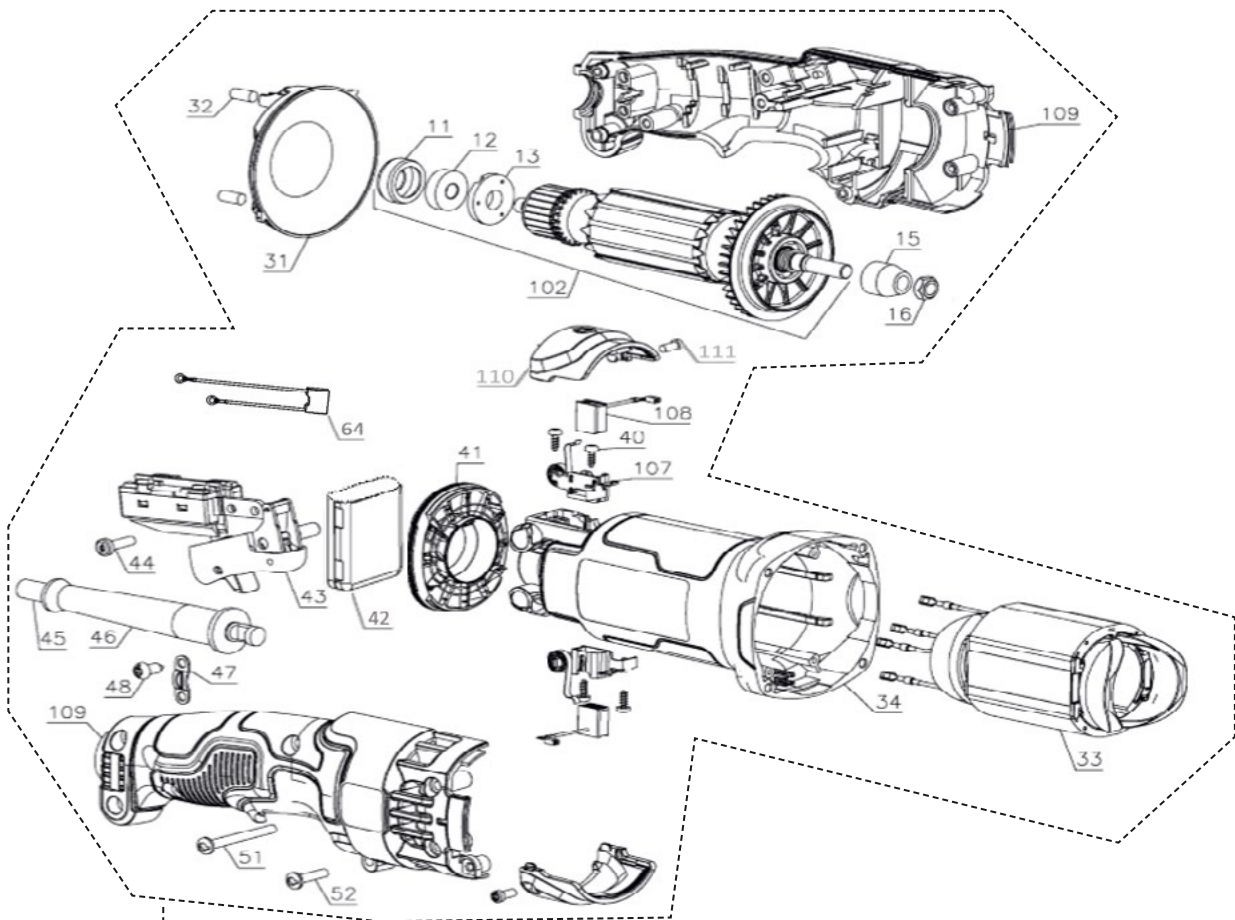

SPARE PARTS

ARBORTECH AS175 - MOTOR

M

SPARE PARTS

ARBORTECH AS175 - MOTOR

POS.	ITEM no.	DESCRIPTION	MODEL	QTY.
M	9001529	MOTOR, EUROPE, 240V	AS175	1
11	9001091	BEARING CUP, ARMATURE, AS175	AS175	1
12	9001533	BEARING, ARMATURE, REAR, AS175	AS175	1
13	9001534	WASHER, ARMATURE, AS175	AS175	1
15	9001518	PINION, AS175	AS175	1
16	9001517	NUT, PINION, AS175	AS175	1
31	9001535	BAFFLE, MOTOR, AS175	AS175	1
32	9001536	PLUG, AS175	AS175	2
33	9001537	FIELD, 240V	AS175	1
34	9001519	FIELD CASE	AS175	1
40	9001538	SCREW, BRUSH BOX	AS175	4
41	9001539	SEPARATOR, DUST	AS175	1
42	9001540	INSERT, AS175	AS175	1
43	9001522	SWITCH	AS175	1
44	9001499	SCREW, SWITCH	AS175	1
45	9001315	CORDSET, EUROPE, 240V	AS175	1
46	9001310	CORD GUARD, 240V	AS175	1
47	9001542	CORD CLAMP, AS175	AS175	1
48	9001495	SCREW, CLAMP	AS175	2
51	9001544	SCREW, HANDLE, 40MM	AS175	2
52	9001545	SCREW, HANDLE, 18MM	AS175	5
64	9001546	CAPACITOR, AS175	AS175	1
102	9001547	ARMATURE ASSEMBLY, 240V	AS175	1
107	9001515	BRUSH BOX AND SPRING, ASSEMBLY	AS175	2
108	9001511	BRUSH, 240V	AS175	2
109	9001528	HANDLE, REAR, LEFT AND RIGHT	AS175	1
110	9001516	BRUSH COVER AND SCREW	AS175	1
111	9001497	SCREW BRUSH COVER	AS175	1